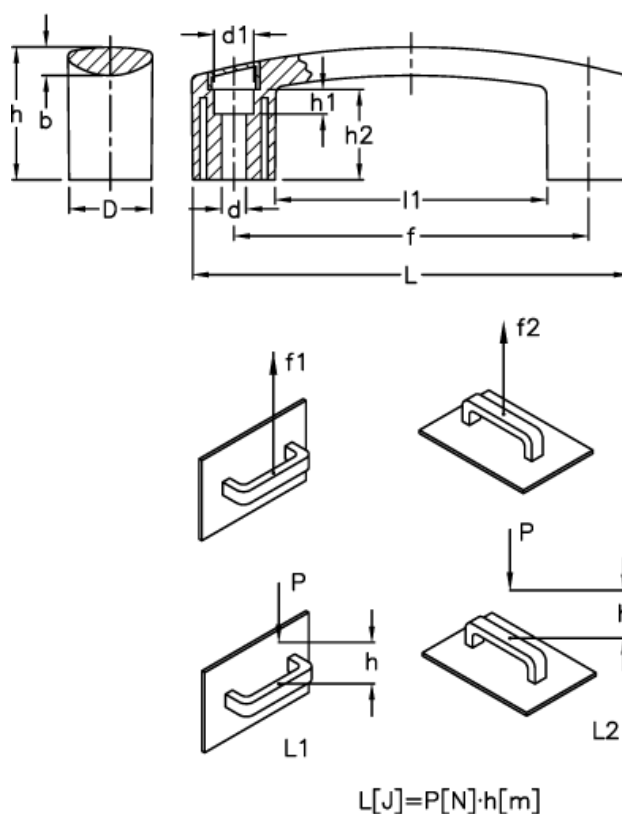

Data Sheet

Article number: 23052602112

Description: E+G Bridge handle
EBP.140-8-C2 Orange

Measures

b	= 8.5	h1	= 8.5
d	= 8.5	h2	= 26.5
D	= 26.0	L	= 144.0
d1	= 13.5	l1	= 92.0
f	= 117 +/-0,5	L1 (J)	= 10
F1 (N)	= 2700	L2 (J)	= 4
F2 (N)	= 1800		
h	= 39		